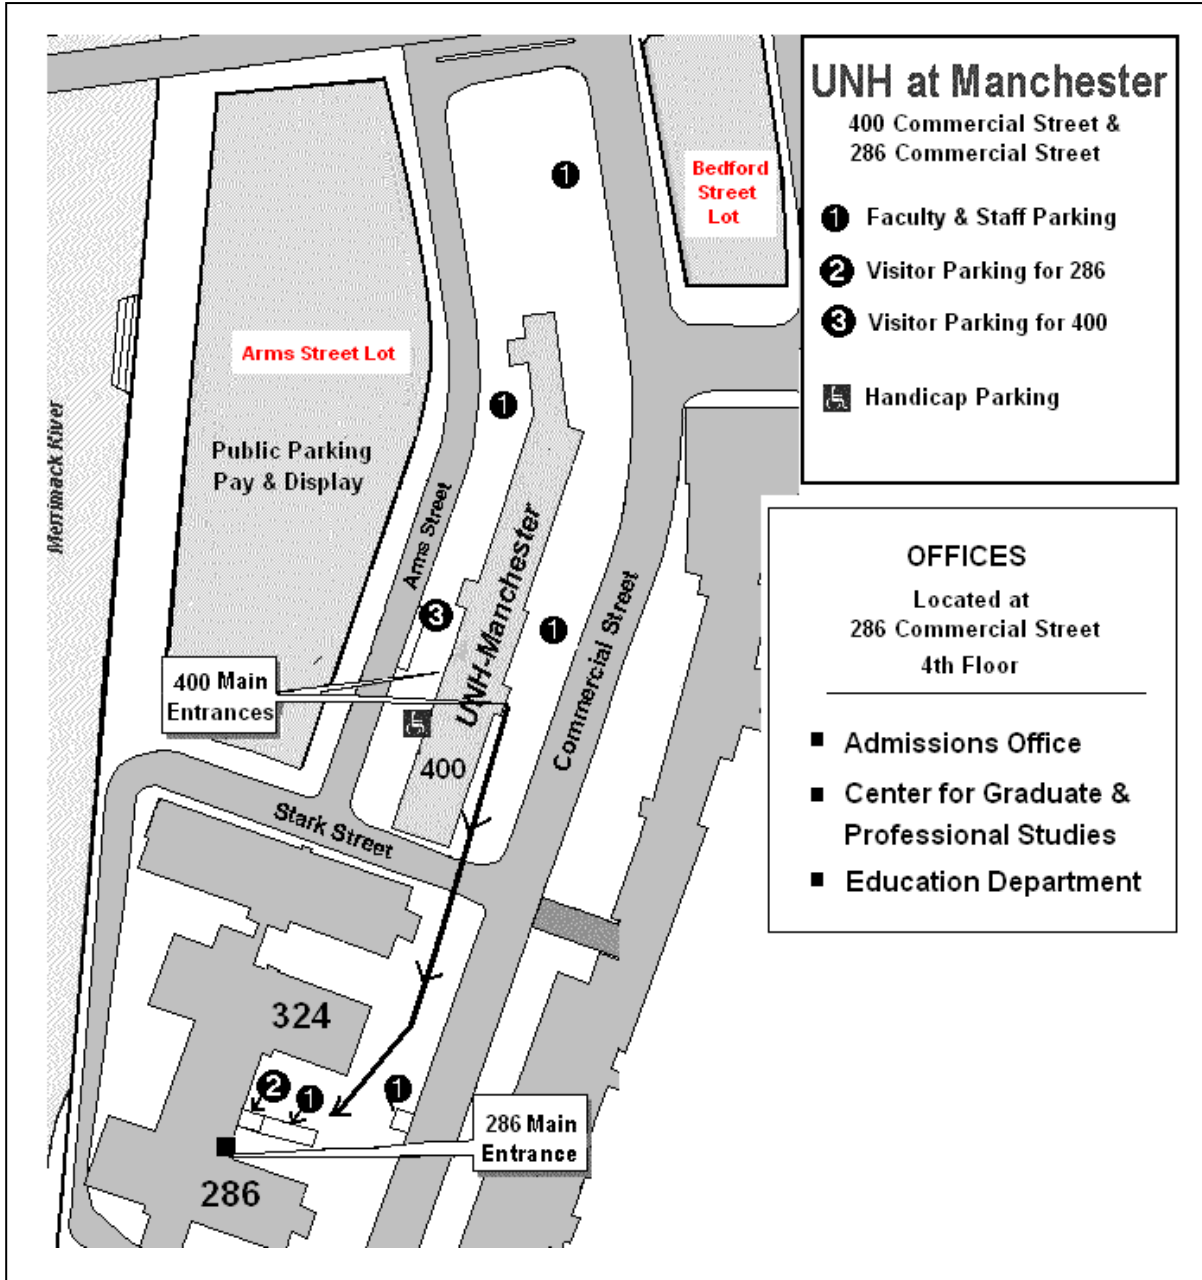

# Directions & Parking for UNH Manchester at 400 & 286 Commercial Street Locations

## Walking Directions to UNH Manchester at 286 Commercial Street from 400 Commercial Street:

1. Exit Main Entrance of building 400 on Commercial St. side,
2. Turn RIGHT,
3. Walk past the end of building 400 Commercial St.,
4. Continue South past 340 & 324 Commercial St.,
5. Turn right and walk through the parking lot,
6. 286 Commercial Street Main Entrance is in lower left of the parking lot.
7. Take a lobby elevator to the 4<sup>th</sup> floor.
8. Follow signage for individual UNH Manchester Offices.

**Total Est. Walking Time:** 3-5 minutes    **Total Est. Distance:** 0.23 miles